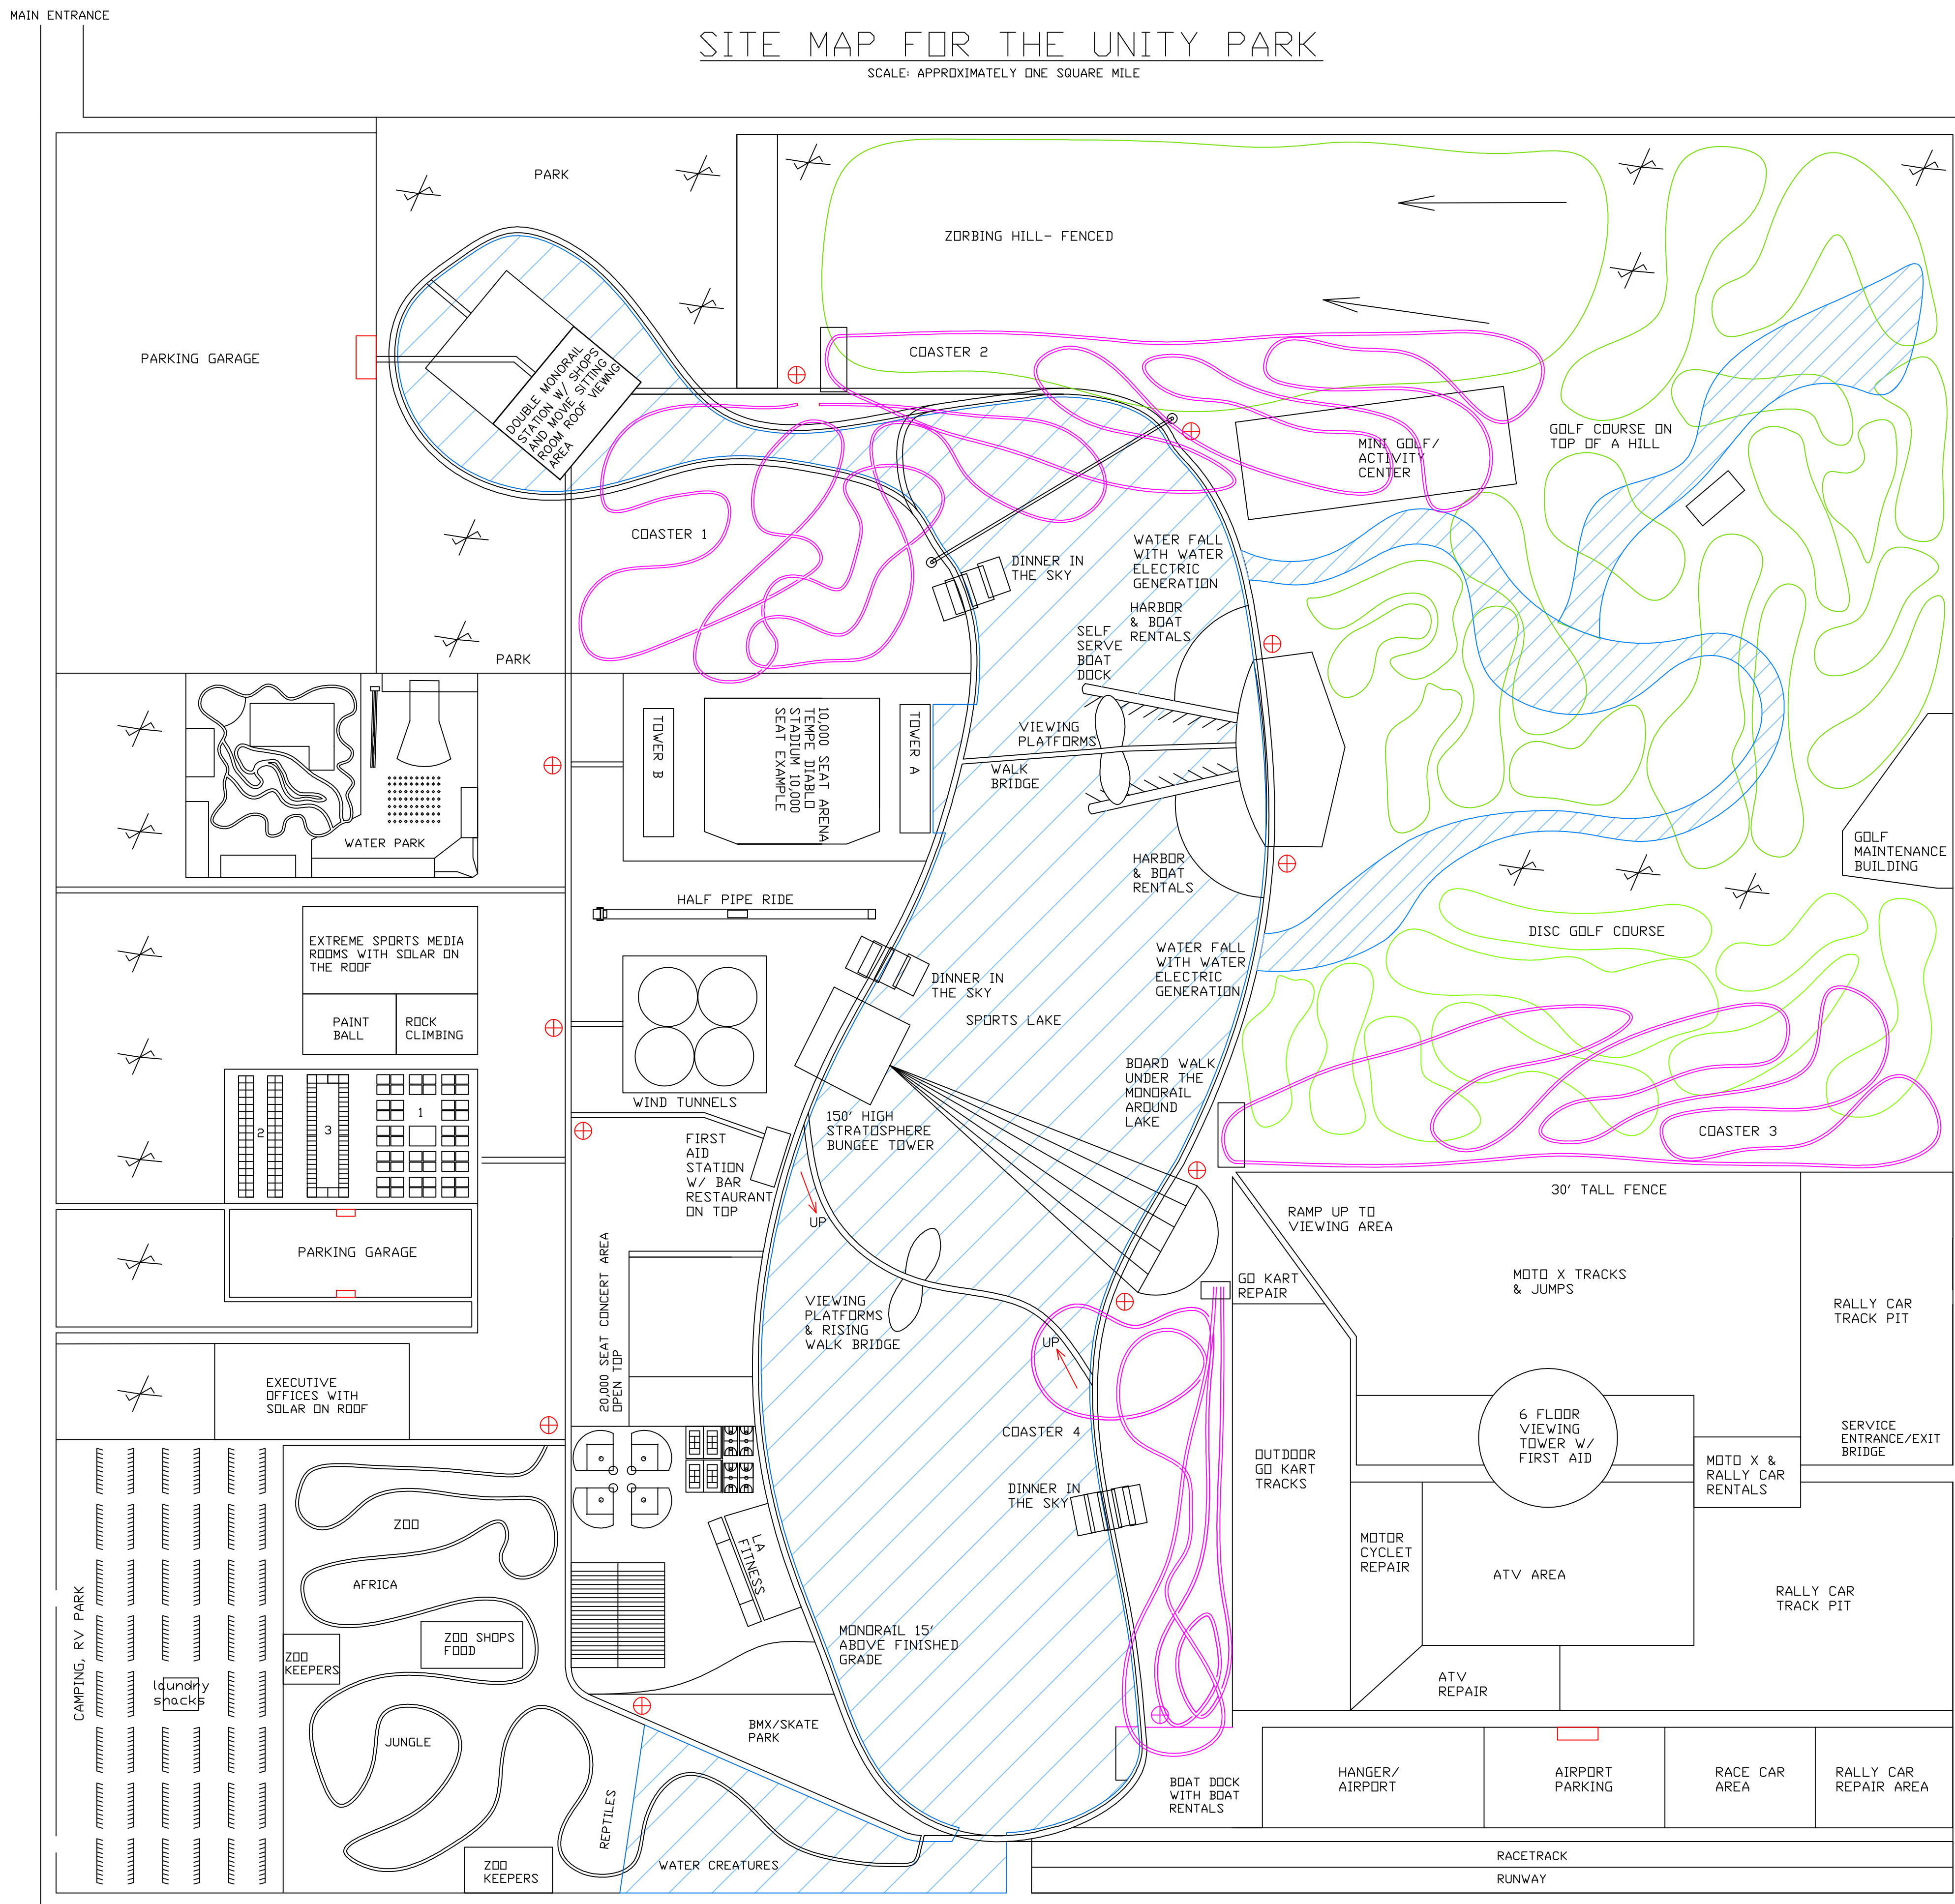

SITE MAP FOR THE UNITY PARK

SCALE: APPROXIMATELY ONE SQUARE MILE

Unity Park Description

- A Tower I - 20+ story building
Hotel - Condos - Apartments
Arcade
Bowling Alley
Shopping Mall
Restaurants and Bars
Casino (possibly)
- B Arena - multi purpose
5,000 person seating capacity
Indoor skate park and half pipe
Indoor BMX park
Indoor Super Jump Ramp - skate and BMX
Indoor Motocross ramp
Stage and seating
- C Tower II - 20+ story building
Movie Theater
A-L Movie Studio
A-L Recording Studio
Music and Sports Museum
A-L Convention Center
A-L College of Entrepreneurship
- D Water Park
Slides, wave pool, Flow Rider, cliff diving, log ride, and lazy river
- E Kid's Water Park
Kids slides, wave pool, and lazy river
- F Concert Venue - 20,000+ Capacity
3 stages - large video projectors and speakers
Outdoor cooling system - fans, water, misters
- G Go Karts
Karts, tracks, and stands
- H Motocross - Moto X
Dirt track, jumps, and stands
- I Paintball
10 Speedball courts, inflatable walls, and a pro shops selling equipment
- J Rock Climbing
- K Hanger and Helicopter Landing Pad
Helos planes, helicopters, and sky diving area
- L Wind Tunnel - Indoor Skydiving
- N Exotic Zoo and Fish Tanks
- N Sport Lake
- D Marina and Dock
- P Disc Golf Course
- Q Bungee Tower and Zip Line
- R Entrance and Ticketing
- S Shops - Coffee, Ice Cream, Gift Shop, etc.
- T Runway and Drag Strip
- U Golf Course
- V Miniature Golf Course
- V Sports Fields
Basketball
Baseball
Football/Soccer
Volleyball - beach
Disc Golf - 36 holes
- X ATV Dirt Track
Sport Lake
Dock
Rentals - jet skis, parasailing, banana boat and rafts, water skiing
- Golf Course
18 Hole Course
- Sports Fields
Basketball
Baseball
Football/Soccer
Volleyball - beach
Disc Golf - 36 holes
- Kids Park and Rides
Ages 3-12
- Obstacle course - discovery zone style
Slides and swings
Chucky Cheese style games and food
Day Care center
Rock wall - outdoor
- Restaurants
Paintball fields
10 speed ball courts
Inflatable walls
Shop selling paintballs and gear
- Go Karts
Sponsored by NASCAR, F1, or other company
2 tracks - kids (8-15) and adult (16+)
- Concert Venue
Stage
Projectors and huge TVs
20,000 person venue
Speakers
Lighting
Recording equipment
Grass floor
- Bungee Tower
180 ft Adrenaline Monster - cost \$1M
Bungee Jumping from multiple heights
Big Swing
Cataapult
6 zip lines across lake
- Roller Coaster
Full view of park
Plenty of twists and turns over the lake